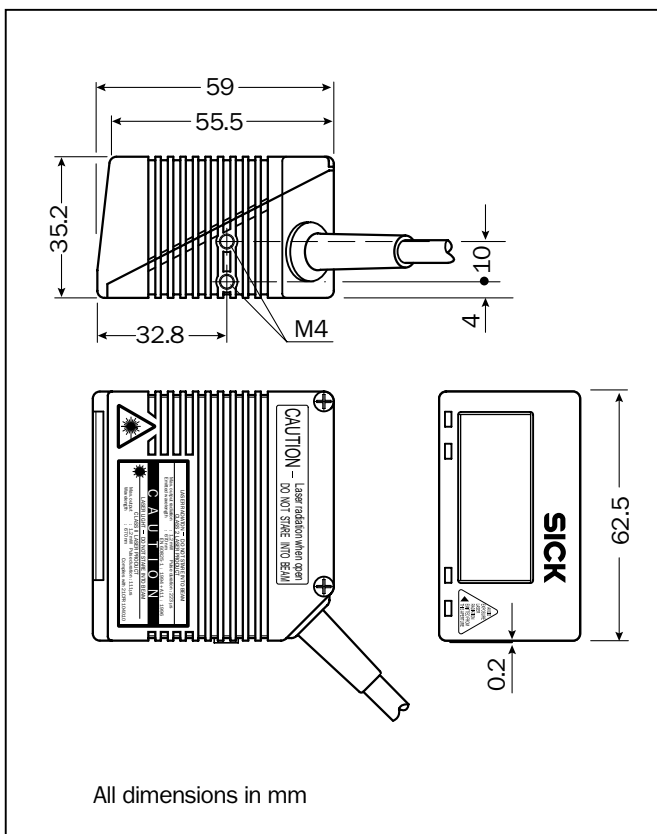

Technical data CLV 410	
Scanner design	Line scanner, option: raster scanner
Light source	Laser diode, red light ($\lambda= 670 \text{ nm}$)
Laser class	Class 2 (pursuant to DIN EN 60825-1)
Ambient light compability	2000 lx (on bar code)
Scanning/ decoding frequency	200 ... 800 Hz
Operation and parameterization	with command strings/ profile programming/user software
Indicators	4 LED status indicators
Data interface	RS 232/ RS 422/485
Data transmission rate	300 ... 57 600 Bits/s
Switching inputs/ outputs	1 x IN / 3 x OUT
Operating voltage/ power consumption	DC 4.5 ... 30 V/ approx. 2.5 W
Housing	Die-cast zinc
Enclosure rating/ protection class	IP 54 (to DIN 40 050)/ class 3 (to VDE 0106)
EMC test	to IEC 801
Weight	approx. 250 g
Temperature (ambient operating/ storage)	0 ... +40 °C/ -20 ... +70 °C

SICK AG
Auto Ident
Nimburger Straße 11
D-79276 Reute
Germany
Local sales offices see
internet homepage
www.sick.de

Received from your SICK partner: