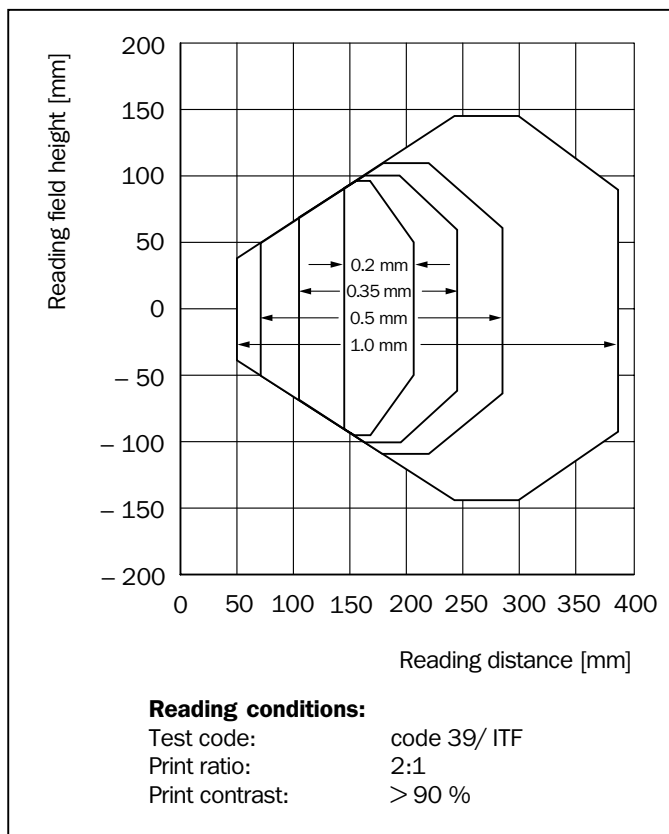

CLV 410

Bar Code Scanner

Standard line

The small powerful system

The CLV 410 marks the beginning of a new scanner generation that benefits from years of experience with the CLV 200 family. The optical concept of "Autocollimation", SICK's standard for high performance scanners, is now integrated into a housing with very small dimensions. Therefore, we now achieve excellent reading rates even in the worst environmental conditions involving ambient light and small module widths at very high reading distances.

The CLV 410 at a glance:

- Reflector Polling generates an integrated trigger
- Profile Programming makes configuration easy
- AutoSetup for flexible adjustment
- Autocollimation guarantees high reading reliability
- Beeper reports the reading gate
- Power Supply tolerates a wide range of Input Voltage
- Compact Housing for tight fits
- Line Scanner and Raster Scanner option

SICK

Technical data CLV 410	
Scanner design	Line scanner, option: raster scanner
Light source	Laser diode, red light ($\lambda= 670 \text{ nm}$)
Laser class	Class 2 (pursuant to DIN EN 60825-1)
Ambient light compability	2000 lx (on bar code)
Scanning/ decoding frequency	200 ... 800 Hz
Operation and parameterization	with command strings/ profile programming/user software
Indicators	4 LED status indicators
Data interface	RS 232/ RS 422/485
Data transmission rate	300 ... 57 600 Bits/s
Switching inputs/ outputs	1 x IN / 3 x OUT
Operating voltage/ power consumption	DC 4.5 ... 30 V/ approx. 2.5 W
Housing	Die-cast zinc
Enclosure rating/ protection class	IP 54 (to DIN 40 050)/ class 3 (to VDE 0106)
EMC test	to IEC 801
Weight	approx. 250 g
Temperature (ambient operating/ storage)	0 ... +40 °C/ -20 ... +70 °C